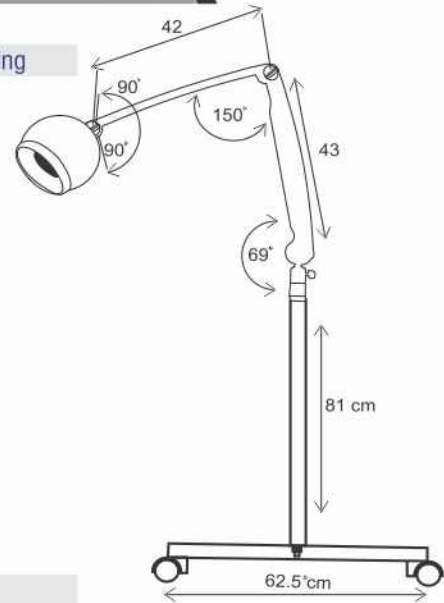

Halogen
Examination Light
Floor Model

MOST POSITIONABLE
HIGH INTENSITY
EXAMINATION LIGHT
COOL LIGHT

SPARX EL1001
Floor Model

Technical Drawing

Technical Data

Arm	: Articulated , spring loaded arm with on/off switch and incorporated electronic transformer.
Length of arm	: 85cm
Voltage	: 230 V.
Bulb	: 12V/ 50w , halogen bulb
Lux	: 35000 -50000 lux
Dome	: Aluminium with sterilisable handle.
Base	: Chrome plated.