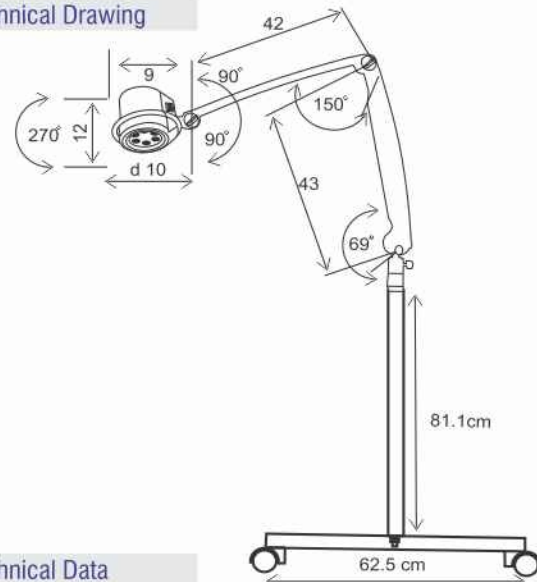

LED
Examination Light
Floor Model

FULL SPECTRUM COLOR RENDITION
FAT BEAM ILLUMINATION
COOL LIGHT

SPARX LEDF004
Floor Model

Technical Drawing

Technical Data

Arm	: Articulated , spring loaded arm with on/off switch and incorporated electronic transformer.
Length of arm	: 85cm
Voltage	: 230 V.
Fitted with	: LED Lamp
Colour Temperature	: 4300K approx.
Lux	: 15000 lux
Dome	: Polycarbonate.