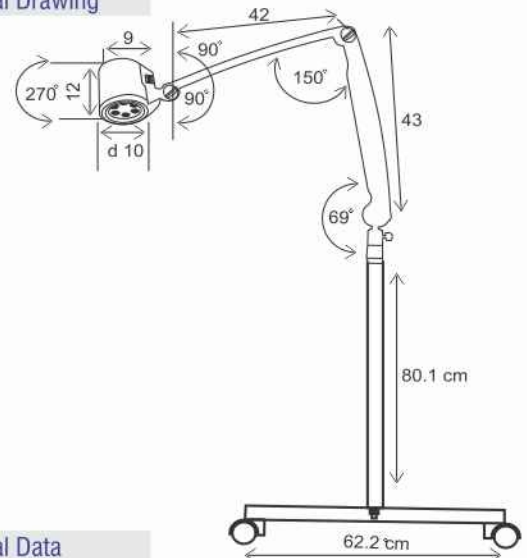

Halogen
Examination Light
Floor Model

EASY TO MOVE
360 DEGREE ROTATION OF DOME
COOL LIGHT

SPARX ELF001
Floor Model

Technical Drawing

Technical Data

Arm	: Articulated , spring loaded arm with on/off switch and incorporated electronic transformer.
Length of arm	: 85cm
Voltage	: 230 V.
Bulb	: 12V/ 50w , halogen bulb
Lux	: 15000 lux
Dome	: Polycarbonate, Double wall light head construction to minimize heat.
Base	: Chrome plated.