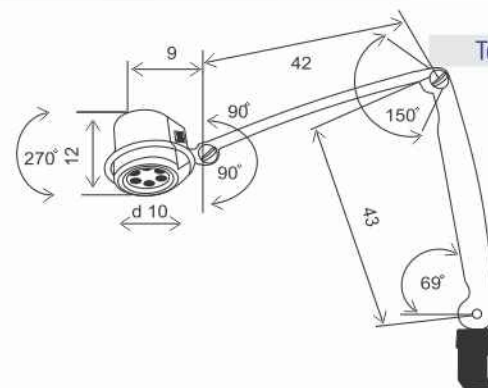

LED
Examination Light
Wall Mounted

FULL SPECTRUM COLOR RENDITION
FAT BEAM ILLUMINATION
COOL LIGHT

SPARX LEDW005
Wall Mounted Model

Technical Data

Arm	: Articulated, spring loaded arm with on/off switch and incorporated electronic transformer.
Length of arm	: 85cm
Voltage	: 230 V.
Fitted with	: LED Lamp
Colour Temperature	: 4300K approx.
Lux	: 15000 lux
Dome	: Polycarbonate.