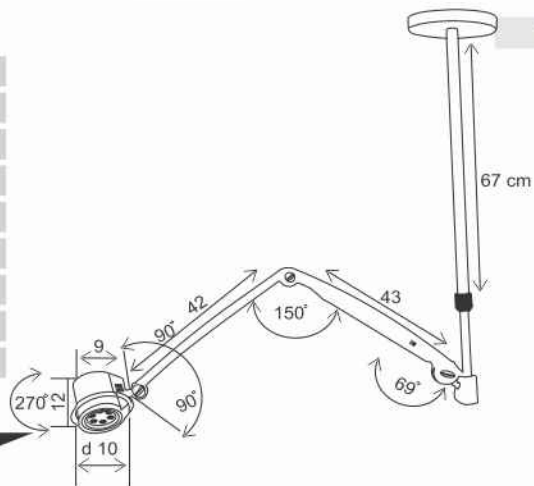

Technical Drawing

Applications : Doctors examination rooms • Accident & Emergency department • Operation theatre ancillary rooms • Intensive care wards