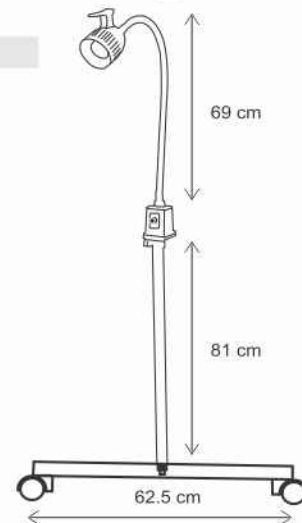

Halogen  
Examination Light  
**Floor Model**

EASY TO MOVE  
FAT BEAM ILLUMINATION  
SPOT LIGHT

SPARX EL1006  
Floor Model

Technical Drawing

Technical Data

Arm	: Articulated arm with on/off switch on lamp's head and incorporated electronic transformer.
Length of arm	: 69cm
Voltage	: 230 V.
Bulb	: 12V/ 50w , halogen bulb
Lux	: 15000 lux
Dome	: Polycarbonate.
Base	: Plastic.