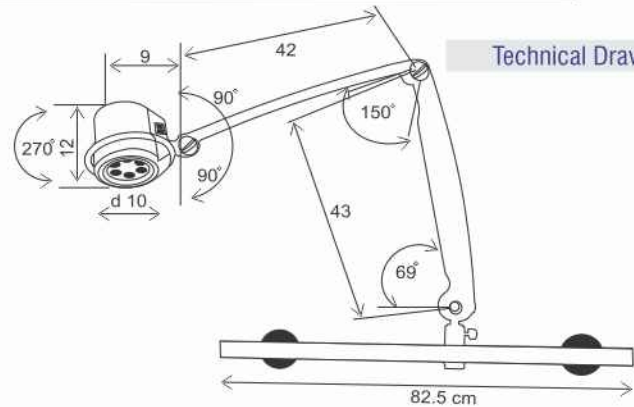

LED
Examination Light
Railing Model

FULL SPECTRUM COLOR RENDITION
FAT BEAM ILLUMINATION
COOL LIGHT

SPARX LEDR007
Railing Model

Technical Data

Arm	: Articulated, spring loaded arm with on/off switch and incorporated electronic transformer.
Length of arm	: 85cm
Voltage	: 230 V.
Fitted with	: LED Lamp
Colour Temperature	: 4300K approx.
Lux	: 15000 lux
Dome	: Polycarbonate .