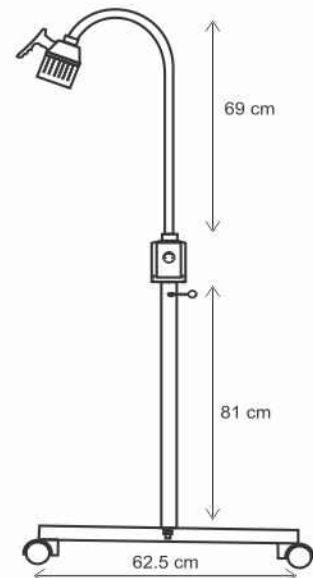

**LED
Examination Light
Floor Model**

FULL SPECTRUM COLOR RENDITION
FAT BEAM ILLUMINATION
HEIGHT ADJUSTABLE
COOL LIGHT

SPARX EL1007A
Floor Model

Technical Drawing

Technical Data

Arm	: Articulated arm with on/off switch on lamp's head and incorporated electronic transformer.
Length of arm	: 69cm
Stand	: Height adjustable from 80 to 133 cms
Voltage	: 230 V.
Fitted with	: LED Lamp
Colour Temperature	: 4300K approx.
Lux	: 5000 lux
Dome	: Polycarbonate.